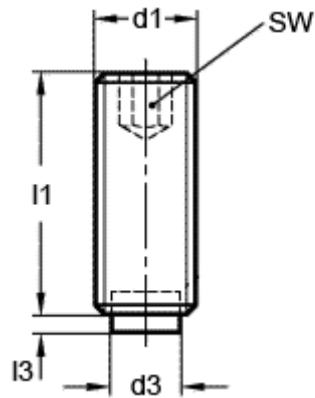

# Data Sheet

Article number: 209316161

Description: E+G Grub screw, st. steel  
GN 913.5-M6-12-KU

## Measures

---

d1 = M6  
d3 = 4  
l1 = 12.0  
l3 = 1.3  
SW = 3.0